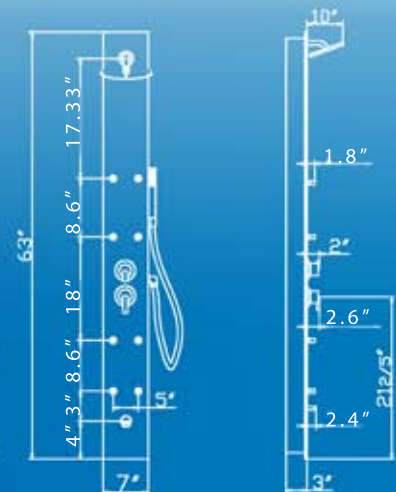

63" x 7", 35 lbs.  
 Standard 1/2" Water Hookup  
 Mounting hardware included  
 Min/Max Water Pressure 40/80 psi  
 Max. water consumption 2.5 gpm each orifice

Colored tempered glass  
 Color options above:  
 Black, Mist Green  
 White, Teak  
 Tempered Glass Finish