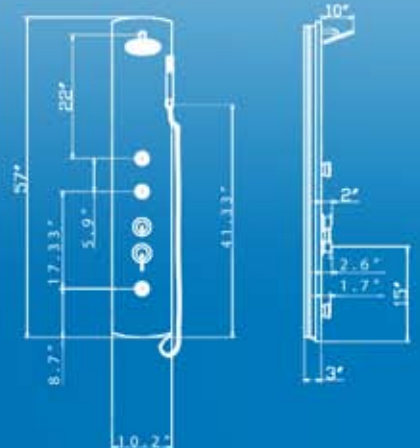

SS-5037
Body sprayer

Features and Benefits:

Multi-function shower

- Overhead shower (Brass)
- Handheld shower (Brass)
- Three adjustable body sprayers (Brass)
- Pressure balance valve for scald protection

Anodized aluminum
Aluminum frame
Anodized aluminum finish

57" x 10", 22 lbs.
Standard 1/2" Water Hookup
Mounting hardware included
Min/Max Water Pressure 40/80 psi
Max. water consumption 2.5 gpm each orifice